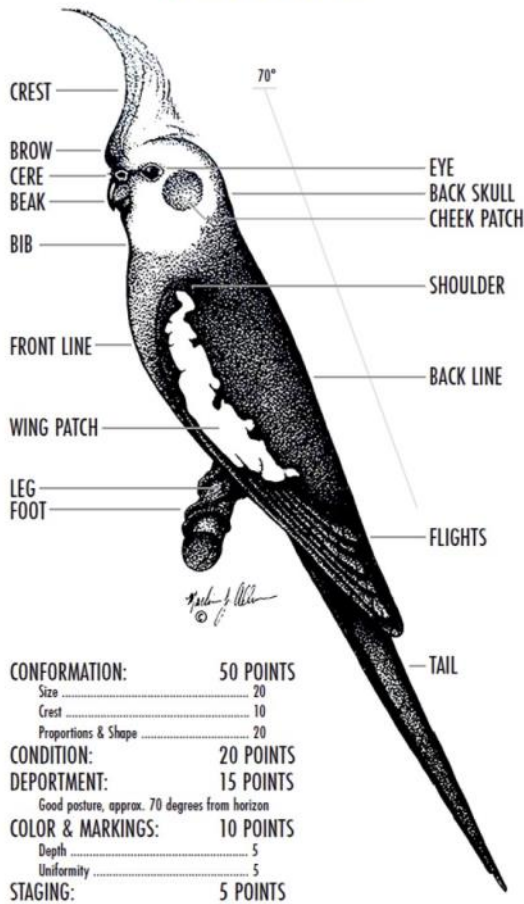

Supreme Hall of Fame: A Grand Champion cockatiel must have accumulated a total of 200 exhibition points; 125 of those points must be earned while exhibiting as a Grand Champion from Section 15 (Grand Champion Class). All birds banded 2017 and later must also have 2 Co-1st placements earned while being exhibited in Section 15.

GRAND CHAMPIONS

NCS 01A 68 20	P	H	E. ALBERTO	E. ALBERTO
NCS 3Y 1606 16	N	C	S. STIEVE	A. YOUNG
NCS 24S 1914 19	L	H	S. STIEVE	S. STIEVE
NCS 50A 1744 17	N	C	S. STIEVE	P. ARMSTRONG
NCS 50A 1853 18	WF	C	S. STIEVE	P. ARMSTRONG
ACS 81C 2154 21	N	H	S. STIEVE	C. OROWITZ
NCS 91J 15 19	N	C	F. BACA	J. MAPLE
NCS 93N 1953 19	L AOV	H	J. ESCOBEDO	L. NOVAK

Champion Cockatiel: Birds hatched 2010 and later must accumulate a total of 50 points from 3 or more open cockatiel shows and earned points from 3 or more different NCS Panel Judges. Included in this must be a Best in Show wins in a Major Show or 2 Best in Show wins in Minor Shows.

VISUAL STANDARD

7/7/7 Proportion

1. Top of the skull to vent
 2. Shoulder curve to tip of wing
 3. Vent to tip of tail
- Each should measure 7"
 The goal being a 14" bird with a 3" crest.
 Total bird being 17"